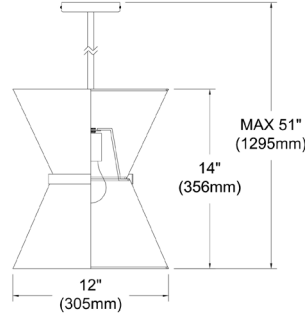

CTN-121P-MB-698 - Caterine 1LT Incand Pendant, MB w/ GLD ring, BK/GLD Shade

1 Light Incandescent Pendant, Matte Black with Gold Ring Black / Gold Shade

CTN-121P

Height	14"
Width/Length	12"
Depth	12"
Weight	3 lbs

Body Material	Fabric
Finish/Color	Black
Type of Finish	Fabric

Light Qty	1
Light Base	E26
Light Max Watt	100
Light Inc	No

Dimmable	Dimmable
LED Compatible	LED Compatible
Total Wattage	100W

Second Material	Metal
Second Finish/Color	Matte Black
Second Type of Finish	Painted

Rated For	Dry Location
Voltage	120V

Approval	cUL or equivalent
Warranty	1 Year Limited
Install Position	Ceiling

Extension Length 39 (8+11+20)

Date:	Notes:
Fixture Type:	
Job Name:	

Lighting | LED | Shades | Custom Designs