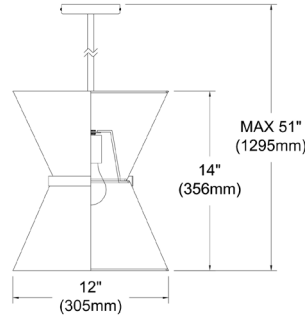

# CTN-121P-MB-697 - Caterine 1LT Incand Pendant, MB w/ SLV ring, BK/SLV Shade

1 Light Incandescent Pendant, Matte Black with Silver Ring Black / Silver Shade

CTN-121P

<b>Height</b>	14"
<b>Width/Length</b>	12"
<b>Depth</b>	12"
<b>Weight</b>	3 lbs
<b>Body Material</b>	Fabric
<b>Finish/Color</b>	Black
<b>Type of Finish</b>	Fabric
<b>Light Qty</b>	1
<b>Light Base</b>	E26
<b>Light Max Watt</b>	100
<b>Light Inc</b>	No

<b>Dimmable</b>	Dimmable
<b>LED Compatible</b>	LED Compatible
<b>Total Wattage</b>	100W
<b>Second Material</b>	Metal
<b>Second Finish/Color</b>	Matte Black
<b>Second Type of Finish</b>	Painted
<b>Rated For</b>	Dry Location
<b>Voltage</b>	120V
<b>Approval</b>	cUL or equivalent
<b>Warranty</b>	1 Year Limited
<b>Install Position</b>	Ceiling
<b>Extension Length</b>	39 (8+11+20)