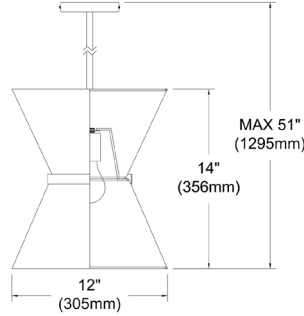

# CTN-121P-AGB-790 - Caterine 1LT Incand Pendant, AGB w/ GLD ring, WH Shade

1 Light Incandescent Pendant, Aged Brass with Gold Ring White Shade

CTN-121P

<b>Height</b>	14"
<b>Width/Length</b>	12"
<b>Depth</b>	12"
<b>Weight</b>	3 lbs
<b>Body Material</b>	Fabric
<b>Finish/Color</b>	White
<b>Type of Finish</b>	Fabric
<b>Light Qty</b>	1
<b>Light Base</b>	E26
<b>Light Max Watt</b>	100
<b>Light Inc</b>	No

<b>Dimmable</b>	Dimmable
<b>LED Compatible</b>	LED Compatible
<b>Total Wattage</b>	100W
<b>Second Material</b>	Metal
<b>Second Finish/Color</b>	Aged Brass
<b>Second Type of Finish</b>	Electroplated
<b>Rated For</b>	Dry Location
<b>Voltage</b>	120V
<b>Approval</b>	cUL or equivalent
<b>Warranty</b>	1 Year Limited
<b>Install Position</b>	Ceiling
<b>Extension Length</b>	39 (8+11+20)