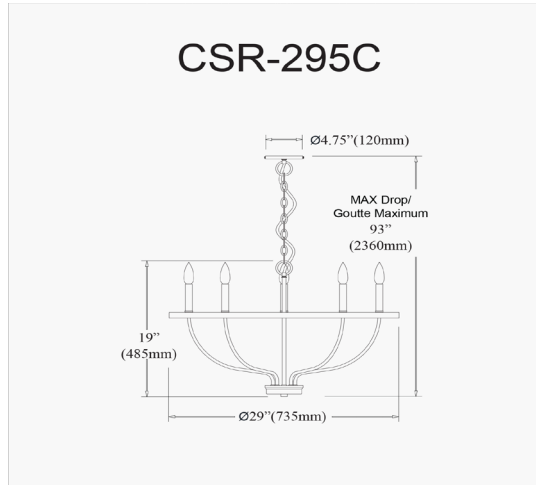

# CSR-295C-MB - Cesar 5LT Incandescent Chandelier, MB

5 Light Incandescent Matte Black Chandelier

<b>Height</b>	15.75"
<b>Width/Length</b>	29"
<b>Depth</b>	29"
<b>Weight</b>	6 lbs
<b>Body Material</b>	Metal
<b>Finish/Color</b>	Black
<b>Type of Finish</b>	Painted
<b>Light Qty</b>	5
<b>Light Base</b>	E12
<b>Light Max Watt</b>	60
<b>Light Inc</b>	No

<b>Dimmable</b>	Dimmable
<b>LED Compatible</b>	LED Compatible
<b>Total Wattage</b>	300W

<b>Rated For</b>	Damp Location
<b>Voltage</b>	120V
<b>Approval</b>	cUL or equivalent
<b>Warranty</b>	1 Year Limited
<b>Install Position</b>	Ceiling
<b>Extension Length</b>	72