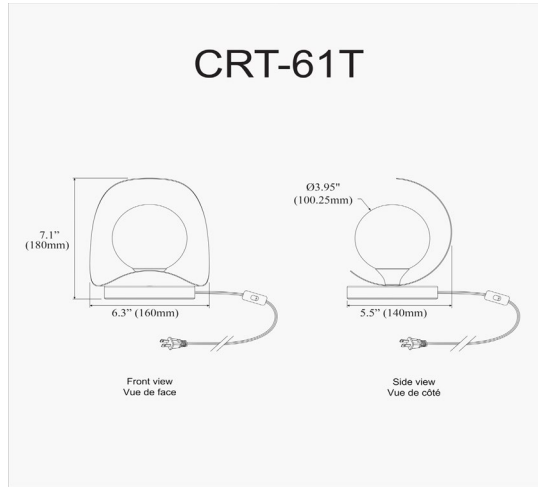

CRT-61W-MB - Crescent 1LT Wall Sconce Matte Black Finish

1 Light Wall Sconce Matte Black Finish

Height	6.25"
Width/Length	6.25"
Depth	5.5"
Weight	2 lbs

Body Material	Metal
Finish/Color	Black
Type of Finish	Painted

Light Qty	1
Light Base	G9
Light Max Watt	25
Light Inc	No

Dimmable	Dimmable
LED Compatible	LED Compatible
Total Wattage	25W

Second Material	Glass
Second Finish/Color	White

Rated For	Damp Location
Voltage	120V