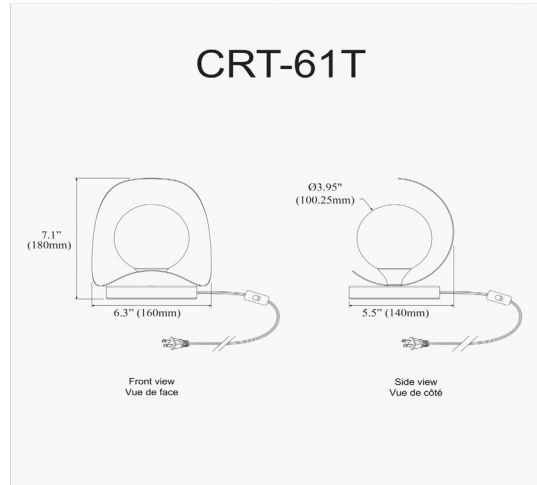

CRT-61W-MB - Crescent 1LT Wall Sconce Matte Black Finish

1 Light Wall Sconce Matte Black Finish

Height	6.25"
Width/Length	6.25"
Depth	5.5"
Weight	2 lbs

Body Material	Metal
Finish/Color	Black
Type of Finish	Painted

Light Qty	1
Light Base	G9
Light Max Watt	25
Light Inc	No

Dimmable	Dimmable
LED Compatible	LED Compatible
Total Wattage	25W

Second Material	Glass
Second Finish/Color	White

Rated For	Damp Location
Voltage	120V