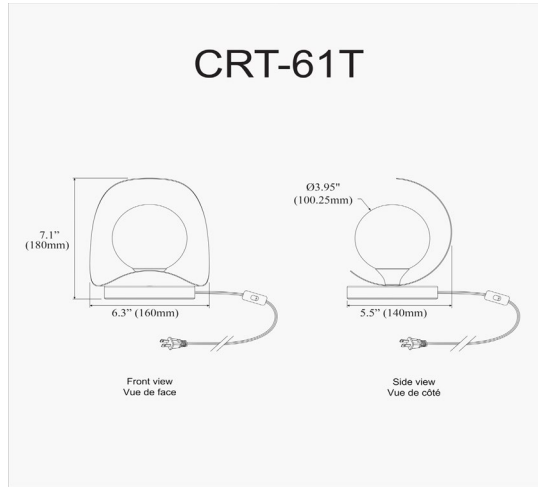

CRT-61T-MB - Crescent 1LT Table Lamp Matte Black Finish

1 Light Table Lamp Matte Black Finish

Height	7"
Width/Length	6.25"
Depth	5.5"
Weight	2 lbs

Body Material	Metal
Finish/Color	Black
Type of Finish	Painted

Light Qty	1
Light Base	G9
Light Max Watt	25
Light Inc	No

Dimmable	Dimmable
LED Compatible	LED Compatible
Total Wattage	25W

Second Material	Glass
Second Finish/Color	White

Rated For	Damp Location
Voltage	120V