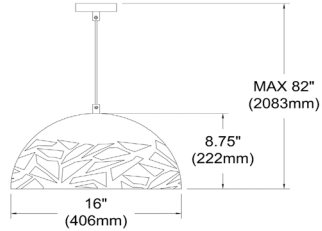

COR-161P-WH - Coral 1LT Pendant, Matte White Finish

1 Light Pendant, Matte White Finish

COR-161P

Height	8.75"
Width/Length	16"
Depth	16"
Weight	3 lbs

Body Material	Metal
Finish/Color	White
Type of Finish	Painted

Extension Length	72
-------------------------	----

Date:	Notes:
Fixture Type:	
Job Name:	

Lighting | LED | Shades | Custom Designs

www.dainolite.com | 1-888-564-1262 | dainolite@dainolite.com

TORONTO | BUFFALO