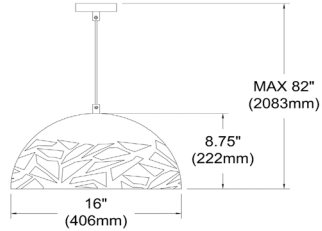

COR-161P-MN - Coral 1LT Pendant, Millstone Finish

1 Light Pendant, Millstone Finish

COR-161P

Height	8.75"
Width/Length	16"
Depth	16"
Weight	3 lbs

Body Material	Metal
Finish/Color	Grey
Type of Finish	Painted