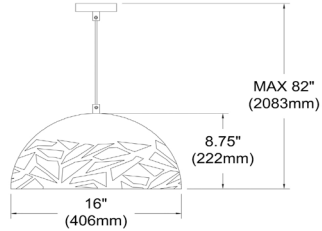

COR-161P-BK - Coral 1LT Pendant, Matte Black Finish

1 Light Pendant, Matte Black Finish

COR-161P

Height	8.75"
Width/Length	16"
Depth	16"
Weight	3 lbs

Body Material	Metal
Finish/Color	Black
Type of Finish	Painted