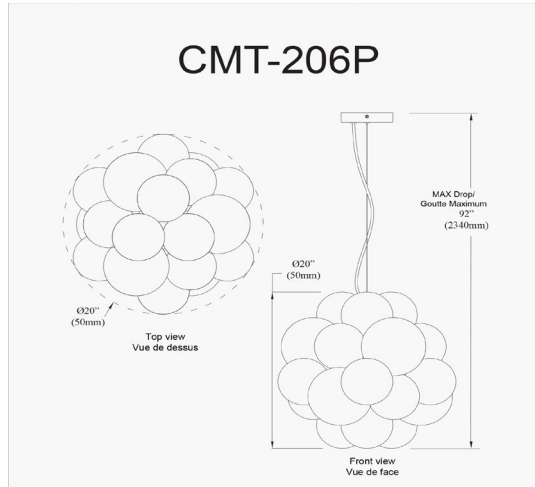

CMT-206P-SM-PC - Comet 6LT Halogen Pendant, PC w/ Smoked Glass

6 Light Halogen Pendant Polished Chrome Finish with Smoked Glass

Height	20"
Width/Length	20"
Depth	20"
Weight	6.5 lbs

Body Material	Glass
Finish/Color	Smoke

Light Qty	6
Light Base	G9
Light Max Watt	35
Light Inc	No

Dimmable	Dimmable
LED Compatible	LED Compatible
Total Wattage	210W

Second Material	Metal
Second Finish/Color	Polished Chrome
Second Type of Finish	Electroplated