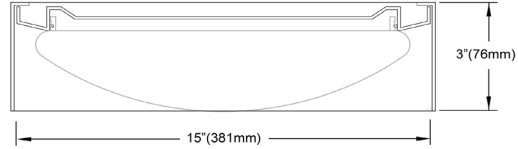

CMN-1522LEDFH

Height	3"
Width/Length	15"
Depth	15"
Weight	4 lbs

Body Material	Metal
Finish/Color	Matte White
Type of Finish	Painted

Light Qty	1
Light Base	AC LED
Light Max Watt	22
Light Inc	Yes
Light Lumens	2000(Initial) 1540(Delivered)
Light CRI	80+
Light CCT	3000K
Light Life	30000 Hours