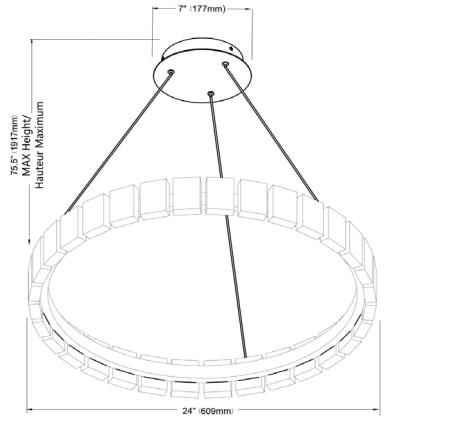

# CMA-2428LEDC-MB - Camila 34W Chandelier, MB w/ Clear Acrylic

34W LED Camila Chandelier w/ Clear Acrylic

CMA-2428LEDC

<b>Height</b>	2"
<b>Width/Length</b>	24"
<b>Depth</b>	24"
<b>Weight</b>	12 lbs

<b>Body Material</b>	Acrylic
<b>Finish/Color</b>	Clear

<b>Light Qty</b>	1
<b>Light Base</b>	LED
<b>Light Max Watt</b>	34
<b>Light Inc</b>	Yes
<b>Light Lumens</b>	2380(Initial) 1190(Delivered)
<b>Light CRI</b>	90+
<b>Light CCT</b>	3000K
<b>Light Life</b>	30000 Hours