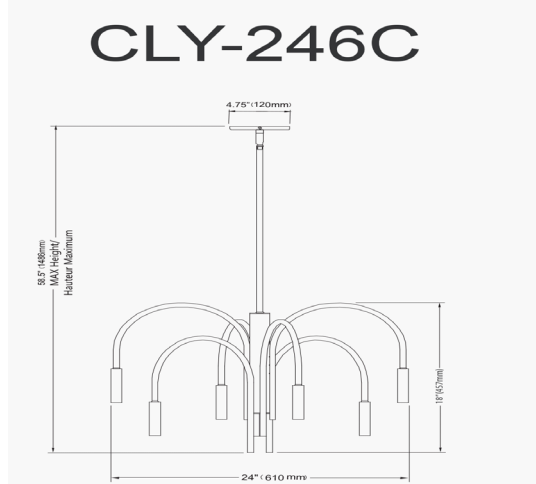

# CLY-246C-MB - Callway 6LT Incan Chandelier, MB

6 Light Incandescent Chandelier, Matte Black

<b>Height</b>	18"
<b>Width/Length</b>	24"
<b>Depth</b>	24"
<b>Weight</b>	8 lbs

<b>Body Material</b>	Metal
<b>Finish/Color</b>	Black
<b>Type of Finish</b>	Painted

<b>Light Qty</b>	6
<b>Light Base</b>	E12
<b>Light Max Watt</b>	60
<b>Light Inc</b>	No

<b>Dimmable</b>	Dimmable
<b>LED Compatible</b>	LED Compatible
<b>Total Wattage</b>	360W

<b>Rated For</b>	Damp Location
<b>Voltage</b>	120V

<b>Approval</b>	cUL or equivalent
<b>Warranty</b>	1 Year Limited
<b>Install Position</b>	Ceiling

**Extension Length** 39 (8+11+20)

Date:	Notes:
Fixture Type:	
Job Name:	

Lighting | LED | Shades | Custom Designs