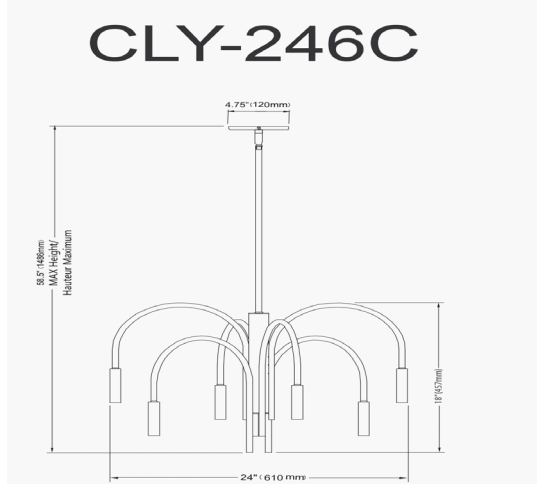

# CLY-246C-AGB - Callway 6LT Incan Chandelier, AGB

6 Light Incandescent Chandelier, Aged Brass

<b>Height</b>	18"
<b>Width/Length</b>	24"
<b>Depth</b>	24"
<b>Weight</b>	8 lbs

<b>Body Material</b>	Metal
<b>Finish/Color</b>	Aged Brass
<b>Type of Finish</b>	Electroplated

<b>Light Qty</b>	6
<b>Light Base</b>	E12
<b>Light Max Watt</b>	60
<b>Light Inc</b>	No

<b>Dimmable</b>	Dimmable
<b>LED Compatible</b>	LED Compatible
<b>Total Wattage</b>	360W

<b>Rated For</b>	Damp Location
<b>Voltage</b>	120V

<b>Approval</b>	cUL or equivalent
<b>Warranty</b>	1 Year Limited
<b>Install Position</b>	Ceiling

<b>Extension Length</b>	39 (8+11+20)
-------------------------	--------------

Date:	Notes:
Fixture Type:	
Job Name:	