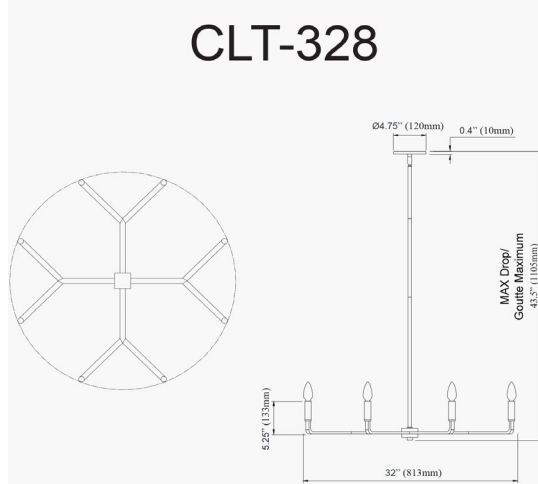

# CLT-328-PC - Colette 8LT Incandescent Chandelier, PC

8 Light Incandescent Chandelier, Polished Chrome

<b>Height</b>	5.25"
<b>Width/Length</b>	32"
<b>Depth</b>	32"
<b>Weight</b>	8 lbs

<b>Body Material</b>	Metal
<b>Finish/Color</b>	Polished Chrome
<b>Type of Finish</b>	Electroplated

<b>Light Qty</b>	8
<b>Light Base</b>	E12
<b>Light Max Watt</b>	60
<b>Light Inc</b>	No

<b>Dimmable</b>	Dimmable
<b>LED Compatible</b>	LED Compatible
<b>Total Wattage</b>	480W

<b>Rated For</b>	Damp Location
<b>Voltage</b>	120V

<b>Approval</b>	cUL or equivalent
<b>Warranty</b>	1 Year Limited
<b>Install Position</b>	Ceiling

<b>Extension Length</b>	39 (8+11+20)
-------------------------	--------------

Date:	Notes:
Fixture Type:	
Job Name:	