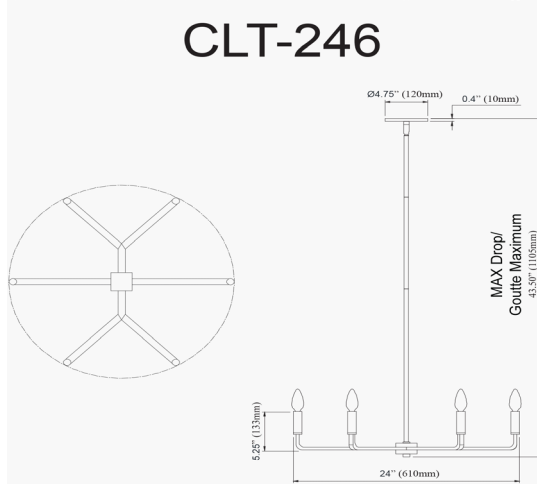

CLT-246-PC - Colette 6LT Incandescent Chandelier, PC

6 Light Incandescent Chandelier, Polished Chrome

Height	5.25"
Width/Length	24"
Depth	24"
Weight	8 lbs

Body Material	Metal
Finish/Color	Polished Chrome
Type of Finish	Electroplated

Light Qty	6
Light Base	E12
Light Max Watt	60
Light Inc	No

Dimmable	Dimmable
LED Compatible	LED Compatible
Total Wattage	360W

Rated For	Damp Location
Voltage	120V

Approval	cUL or equivalent
Warranty	1 Year Limited
Install Position	Ceiling

Extension Length	39 (8+11+20)
-------------------------	--------------

Date:	Notes:
Fixture Type:	
Job Name:	

Lighting | LED | Shades | Custom Designs

www.dainolite.com | 1-888-564-1262 | dainolite@dainolite.com