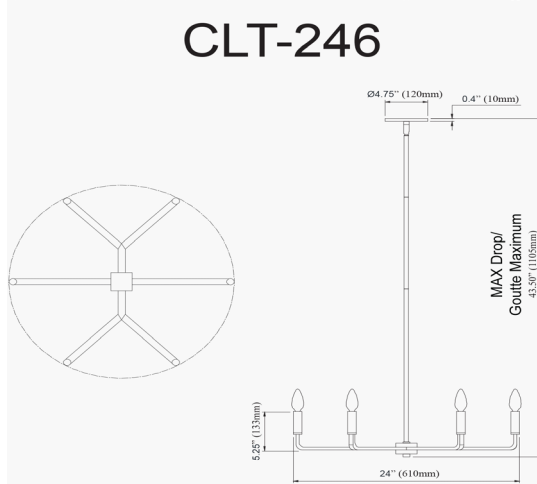

# CLT-246-MB - Colette 6LT Incandescent Chandelier, MB

6 Light Incandescent Chandelier, Matte Black

<b>Height</b>	5.25"
<b>Width/Length</b>	24"
<b>Depth</b>	24"
<b>Weight</b>	8 lbs
<b>Body Material</b>	Metal
<b>Finish/Color</b>	Matte Black
<b>Type of Finish</b>	Painted
<b>Light Qty</b>	6
<b>Light Base</b>	E12
<b>Light Max Watt</b>	60
<b>Light Inc</b>	No

<b>Dimmable</b>	Dimmable
<b>LED Compatible</b>	LED Compatible
<b>Total Wattage</b>	360W

<b>Rated For</b>	Damp Location
<b>Voltage</b>	120V
<b>Approval</b>	cUL or equivalent
<b>Warranty</b>	1 Year Limited
<b>Install Position</b>	Ceiling
<b>Extension Length</b>	39 (8+11+20)