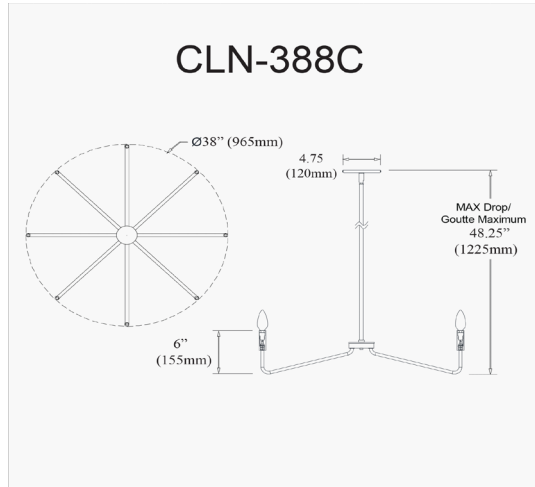

CLN-388C-MB - Clayton 8LT Incandescent Chandelier, MB

8 Light Incandescent Chandelier, Matte Black

Height	6"
Width/Length	38"
Depth	38"
Weight	10 lbs

Body Material	Metal
Finish/Color	Black
Type of Finish	Painted

Light Qty	8
Light Base	E12
Light Max Watt	60
Light Inc	No

Dimmable	Dimmable
LED Compatible	LED Compatible
Total Wattage	480W

Rated For	Damp Location
Voltage	120V

Approval	cUL or equivalent
Warranty	1 Year Limited
Install Position	Ceiling

Extension Length	39 (8+11+20)
-------------------------	--------------

Date:	Notes:
Fixture Type:	
Job Name:	

Lighting | LED | Shades | Custom Designs

www.dainolite.com | 1-888-564-1262 | dainolite@dainolite.com