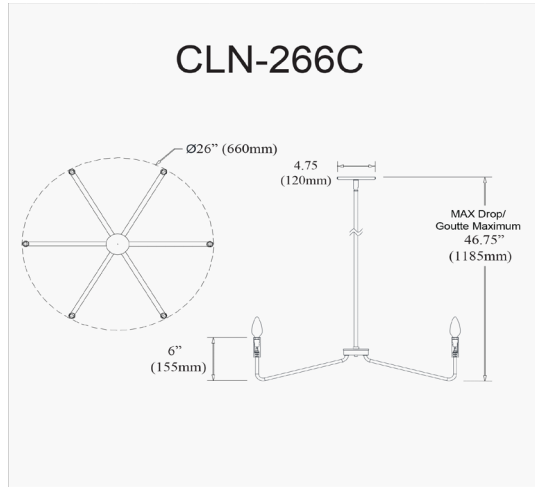

# CLN-266C-AGB - Clayton 6LT Incandescent Chandelier, AGB

6 Light Incandescent Chandelier, Aged Brass

<b>Height</b>	6"
<b>Width/Length</b>	26"
<b>Depth</b>	26"
<b>Weight</b>	8 lbs

<b>Body Material</b>	Metal
<b>Finish/Color</b>	Aged Brass
<b>Type of Finish</b>	Electroplated

<b>Light Qty</b>	6
<b>Light Base</b>	E12
<b>Light Max Watt</b>	60
<b>Light Inc</b>	No

<b>Dimmable</b>	Dimmable
<b>LED Compatible</b>	LED Compatible
<b>Total Wattage</b>	360W

<b>Rated For</b>	Damp Location
<b>Voltage</b>	120V