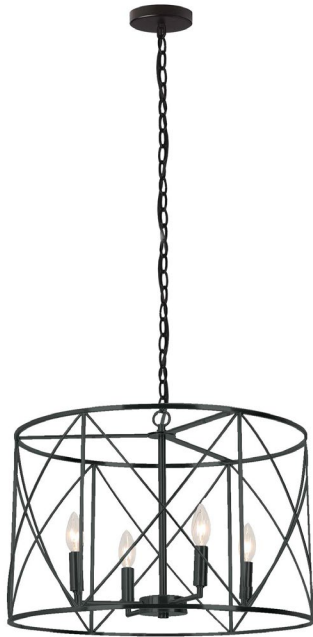

CLH-204C-MB - Calah 4LT Incandescent Chandelier, MB

4 Light Incandescent Calah Semi-Flush Mount Matte Black

| | |
|---------------------|-------|
| Height | 14" |
| Width/Length | 20" |
| Depth | 20" |
| Weight | 5 lbs |

| | |
|-----------------------|-------------|
| Body Material | Metal |
| Finish/Color | Matte Black |
| Type of Finish | Painted |

| | |
|-----------------------|-----|
| Light Qty | 4 |
| Light Base | E12 |
| Light Max Watt | 60 |
| Light Inc | No |