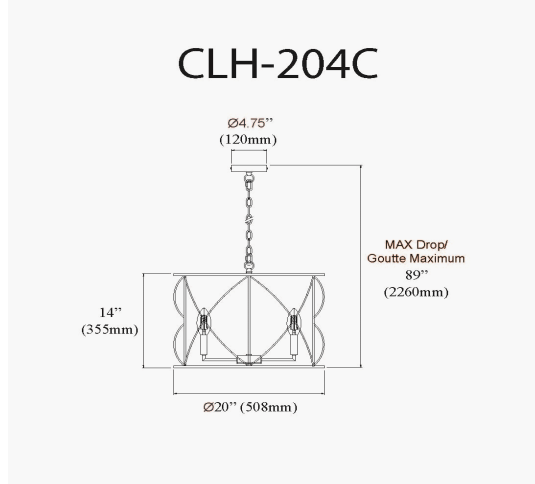

CLH-204C-MB - Calah 4LT Incandescent Chandelier, MB

4 Light Incandescent Calah Semi-Flush Mount Matte Black

| | |
|---------------------|-------|
| Height | 14" |
| Width/Length | 20" |
| Depth | 20" |
| Weight | 5 lbs |

| | |
|-----------------------|-------------|
| Body Material | Metal |
| Finish/Color | Matte Black |
| Type of Finish | Painted |

| | |
|-----------------------|-----|
| Light Qty | 4 |
| Light Base | E12 |
| Light Max Watt | 60 |
| Light Inc | No |