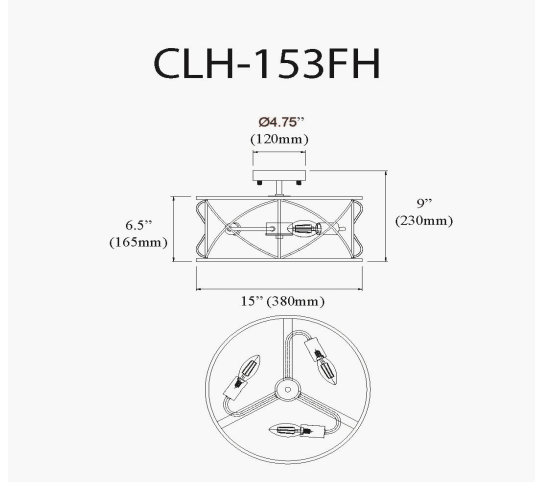

# CLH-153FH-MB - Calah 3LT Incandescent Flush Mount, MB

3 Light Incandescent Calah Semi-Flush Mount Matte Black

<b>Height</b>	8.5"
<b>Width/Length</b>	15"
<b>Depth</b>	15"
<b>Weight</b>	4 lbs

<b>Body Material</b>	Metal
<b>Finish/Color</b>	Matte Black
<b>Type of Finish</b>	Painted

<b>Light Qty</b>	3
<b>Light Base</b>	E12
<b>Light Max Watt</b>	60
<b>Light Inc</b>	No

<b>Dimmable</b>	Dimmable
<b>LED Compatible</b>	LED Compatible
<b>Total Wattage</b>	180W

<b>Rated For</b>	Damp Location
<b>Voltage</b>	120V