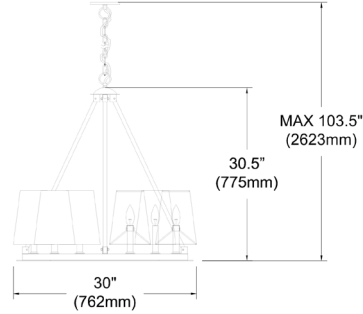

# CLB-306C-MB-797 - Colby 6LT Incandescent Chandelier, MB w/ BK Shades

6 Light Incandescent Chandelier Matte Black with Black Shades

CLB-306C-MB

<b>Height</b>	30.5"
<b>Width/Length</b>	30"
<b>Depth</b>	30"
<b>Weight</b>	14 lbs
<b>Body Material</b>	Metal
<b>Finish/Color</b>	Matte Black
<b>Type of Finish</b>	Painted
<b>Light Qty</b>	6
<b>Light Base</b>	E12
<b>Light Max Watt</b>	60
<b>Light Inc</b>	No

<b>Dimmable</b>	Dimmable
<b>LED Compatible</b>	LED Compatible
<b>Total Wattage</b>	360W
<b>Second Material</b>	Fabric
<b>Second Finish/Color</b>	Black
<b>Rated For</b>	Dry Location
<b>Voltage</b>	120V
<b>Approval</b>	cUL or equivalent
<b>Warranty</b>	1 Year Limited
<b>Install Position</b>	Ceiling
<b>Extension Length</b>	72