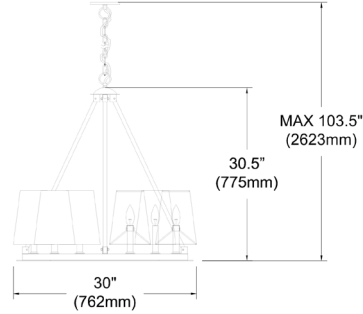

CLB-306C-MB-790 - Colby 6LT Incandescent Chandelier, MB w/ WH Shades

6 Light Incandescent Chandelier Matte Black with White Shades

CLB-306C-MB

Height	30.5"
Width/Length	30"
Depth	30"
Weight	14 lbs

Body Material	Metal
Finish/Color	Matte Black
Type of Finish	Painted

Light Qty	6
Light Base	E12
Light Max Watt	60
Light Inc	No

Dimmable	Dimmable
LED Compatible	LED Compatible
Total Wattage	360W

Second Material	Fabric
Second Finish/Color	White

Rated For	Dry Location
Voltage	120V

Approval	cUL or equivalent
Warranty	1 Year Limited
Install Position	Ceiling

Extension Length	72
-------------------------	----

Date:	Notes:
Fixture Type:	
Job Name:	

Lighting | LED | Shades | Custom Designs