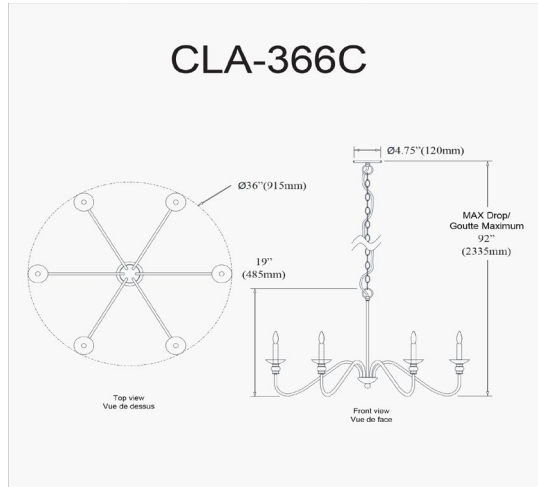

CLA-366C-MB - Clara 6LT Incandescent Chandelier, MB

6 Light Incandescent Chandelier, Matte Black

| | |
|---------------------|-------|
| Height | 19" |
| Width/Length | 36" |
| Depth | 36" |
| Weight | 7 lbs |

| | |
|-----------------------|---------|
| Body Material | Metal |
| Finish/Color | Black |
| Type of Finish | Painted |

| | |
|-----------------------|-----|
| Light Qty | 6 |
| Light Base | E12 |
| Light Max Watt | 60 |
| Light Inc | No |

| | |
|-----------------------|----------------|
| Dimmable | Dimmable |
| LED Compatible | LED Compatible |
| Total Wattage | 360W |

| | |
|------------------|---------------|
| Rated For | Damp Location |
| Voltage | 120V |