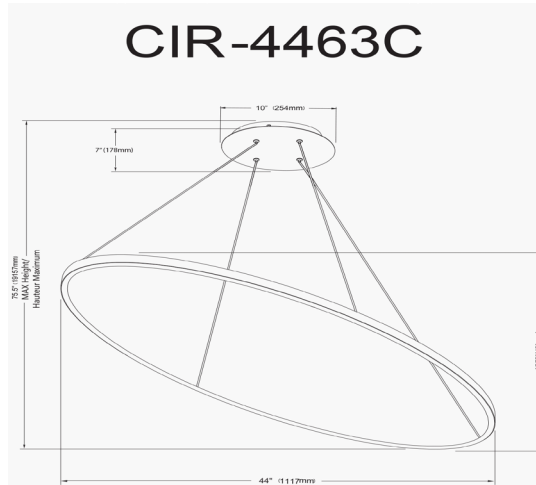

# CIR-4463C-SV - Circulo 63W Horiz Chandelier, SV with WH Silicone Diffuser

63W Horizontal Chandelier, Silver with White Acrylic Diffuser

<b>Height</b>	1.5"
<b>Width/Length</b>	44"
<b>Depth</b>	17.75"
<b>Weight</b>	6 lbs

<b>Body Material</b>	Metal
<b>Finish/Color</b>	Silver
<b>Type of Finish</b>	Painted

<b>Light Qty</b>	1
<b>Light Base</b>	LED
<b>Light Max Watt</b>	63
<b>Light Inc</b>	Yes
<b>Light Lumens</b>	4725
<b>Light CRI</b>	90+
<b>Light CCT</b>	3000K
<b>Light Life</b>	30000 Hours