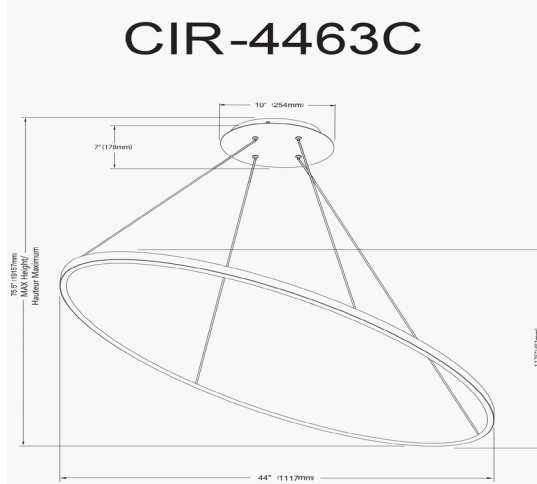

CIR-4463C-MB - Circulo 63W Horiz Chandelier, MB w/ WH Silicone Diffuser

63W Horizontal Chandelier, Matte Black with White Acrylic Diffuser

Height	1.5"
Width/Length	44"
Depth	17.75"
Weight	6 lbs

Body Material	Metal
Finish/Color	Black
Type of Finish	Painted

Light Qty	1
Light Base	LED
Light Max Watt	63
Light Inc	Yes
Light Lumens	4725
Light CRI	90+
Light CCT	3000K
Light Life	30000 Hours

Dimmable	Dimmable
LED Compatible	Integrated LED
Total Wattage	63W

Second Material	Silicone
Second Finish/Color	White

Rated For	Damp Location
Voltage	120V

Approval	cUL or equivalent
Warranty	3 Years Limited
Install Position	Ceiling

Extension Length	72
-------------------------	----

Date:	Notes:
Fixture Type:	
Job Name:	