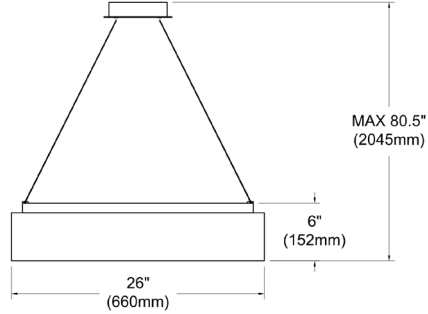

CIR-2634C-SV-790 - Circulo 34W Chandelier, SV w/ WH Shade

34W Chandelier, Silver w/ White Shade

CIR-2634C

| | |
|---------------------|-------|
| Height | 6" |
| Width/Length | 26" |
| Depth | 26" |
| Weight | 5 lbs |

| | |
|-----------------------|--------|
| Body Material | Fabric |
| Finish/Color | White |
| Type of Finish | Fabric |

| | |
|-----------------------|-------------|
| Light Qty | 1 |
| Light Base | LED |
| Light Max Watt | 34 |
| Light Inc | Yes |
| Light Lumens | 2550 |
| Light CRI | 90+ |
| Light CCT | 3000K |
| Light Life | 30000 Hours |