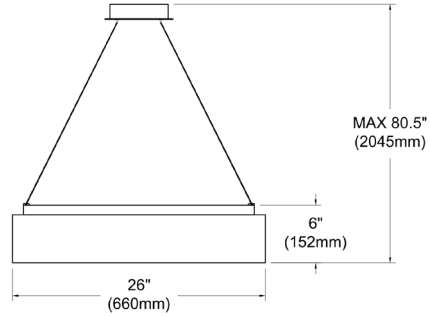

# CIR-2634C-AGB-698 - Circulo 34W Chandelier, AGB w/ BLK Shade

34W Chandelier, Aged Brass w/ Black Shade

CIR-2634C

<b>Height</b>	6"
<b>Width/Length</b>	26"
<b>Depth</b>	26"
<b>Weight</b>	5 lbs

<b>Body Material</b>	Fabric
<b>Finish/Color</b>	Black
<b>Type of Finish</b>	Fabric

<b>Light Qty</b>	1
<b>Light Base</b>	LED
<b>Light Max Watt</b>	34
<b>Light Inc</b>	Yes
<b>Light Lumens</b>	2550
<b>Light CRI</b>	90+
<b>Light CCT</b>	3000K
<b>Light Life</b>	30000 Hours

<b>Dimmable</b>	Dimmable
<b>LED Compatible</b>	Integrated LED
<b>Total Wattage</b>	34W