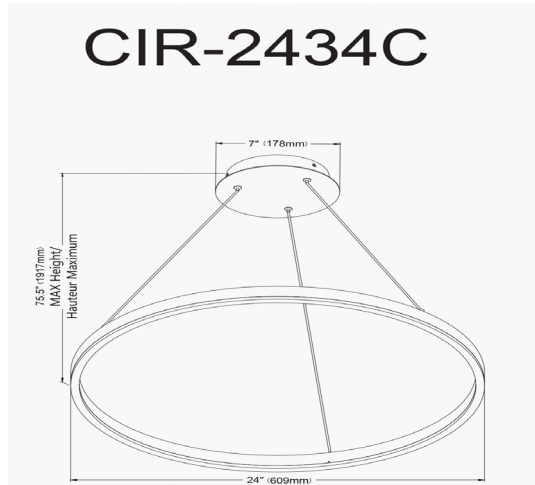

CIR-2434C-MB - Circulo 34W Chandelier, MB w/ FR Acrylic Diffuser

34W Chandelier, Matte Black with White Acrylic Diffuser

Height	1.5"
Width/Length	24"
Depth	24"
Weight	3 lbs

Body Material	Metal
Finish/Color	Black
Type of Finish	Painted

Light Qty	1
Light Base	LED
Light Max Watt	34
Light Inc	Yes
Light Lumens	2550
Light CRI	80+
Light CCT	3000K
Light Life	30000 Hours

Dimmable	Dimmable
LED Compatible	Integrated LED
Total Wattage	34W

Second Material	Acrylic
Second Finish/Color	White

Rated For	Damp Location
Voltage	120V

Approval	cUL or equivalent
Warranty	3 Years Limited
Install Position	Ceiling

Extension Length	72
-------------------------	----

Date:	Notes:
Fixture Type:	
Job Name:	