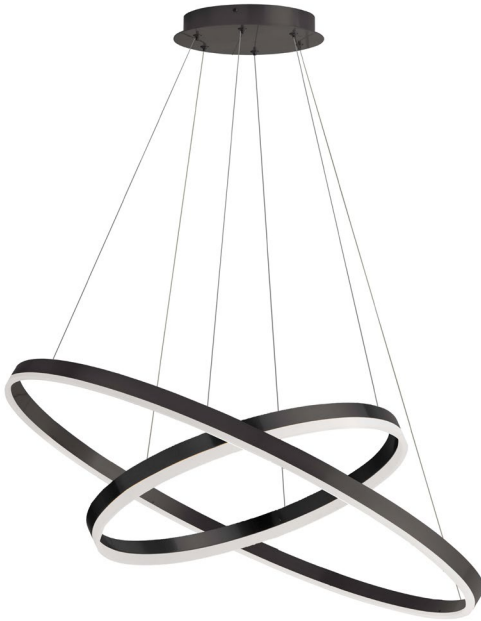

CIR-1497C-MB - Circolo 97W Chandelier, MB w/ WH Acrylic Diff

97W Chandelier, Matte Black w/ White Acrylic Diffuser

Height	14"
Width/Length	29"
Depth	29"
Weight	7 lbs

Body Material	Metal
Finish/Color	Matte Black
Type of Finish	Painted

Light Qty	1
Light Base	LED
Light Max Watt	63
Light Inc	Yes
Light Lumens	4724
Light CRI	90+
Light CCT	3000K
Light Life	30000 Hours

Dimmable	Dimmable
LED Compatible	Integrated LED
Total Wattage	97W

Second Material	Acrylic
Second Finish/Color	White
Second Type of Finish	Frosted