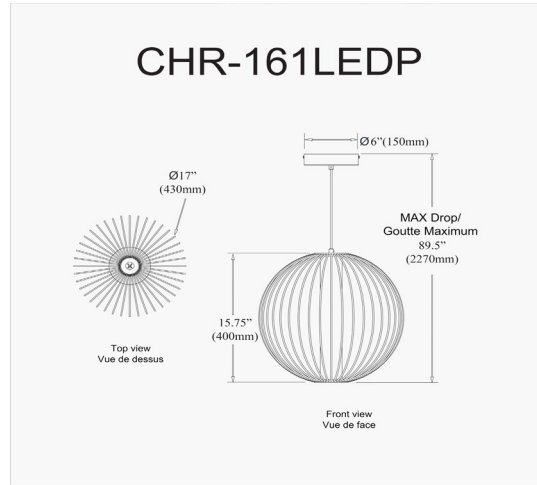

CHR-161LEDP-MB - Charlotte 20W Pendant, MB Finish w/ White Acrylic

20W LED Pendant, Matte Black with White Acrylic Diffuser

LED

Height	15.75"
Width/Length	17"
Depth	17"
Weight	4.35 lbs

Body Material	Metal
Finish/Color	Black
Type of Finish	Painted

Light Qty	4
Light Base	LED
Light Max Watt	5
Light Inc	Yes
Light Lumens	1600
Light CRI	80+
Light CCT	3000K
Light Life	30000 Hours

Dimmable	Dimmable
LED Compatible	Integrated LED
Total Wattage	20W

Second Material	Acrylic
Second Finish/Color	White

Rated For	Damp Location
Voltage	120V

Approval	cUL or equivalent
Warranty	5 Years
Install Position	Ceiling

Extension Length	72
-------------------------	----

Date:	Notes:
Fixture Type:	
Job Name:	

Lighting | LED | Shades | Custom Designs