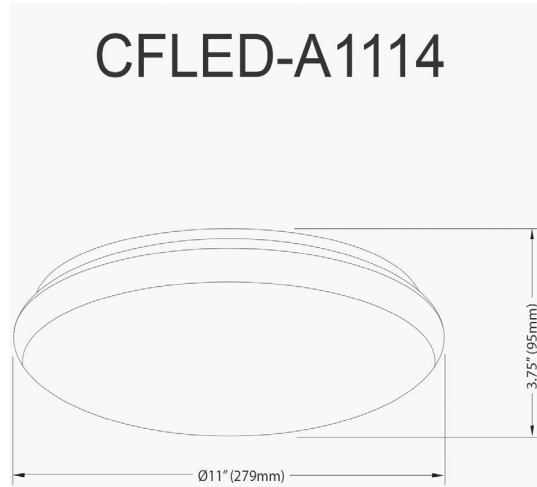

# CFLED-A1114 - LED Ceiling Flush 14W 280mm (11")

LED Ceiling Flush Mount, 11" dia

<b>Height</b>	3.75"
<b>Width/Length</b>	11"
<b>Depth</b>	11"
<b>Weight</b>	0.9 lbs

<b>Body Material</b>	Plastic
<b>Finish/Color</b>	White
<b>Type of Finish</b>	Acrylic

<b>Light Qty</b>	1
<b>Light Base</b>	LED
<b>Light Max Watt</b>	14
<b>Light Inc</b>	Yes
<b>Light Lumens</b>	1100
<b>Light CRI</b>	80+
<b>Light CCT</b>	3000K
<b>Light Life</b>	50000 Hours

<b>Dimmable</b>	Dimmable
<b>LED Compatible</b>	Integrated LED
<b>Total Wattage</b>	14W