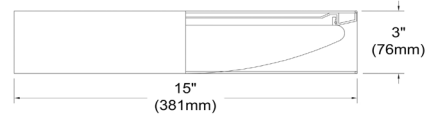

CFLD-1522-698 - CFLD 15" Flush Mount, BK/GLD shade

15" Light Flush Mount Fixture Black/Gold Shade

LED

CFLD-1522

Height	3"
Width/Length	15"
Depth	15"
Weight	3 lbs

Body Material	Fabric
Finish/Color	Black
Type of Finish	Fabric