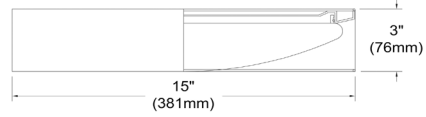

CFLD-1522-2400 - CFLD 15" Flush Mount, White Shade

LED Flush Mount, Satin Chrome Finish, White Shade

CFLD-1522

Height	3"
Width/Length	15"
Depth	15"
Weight	3 lbs

Body Material	Fabric
Finish/Color	White
Type of Finish	Fabric