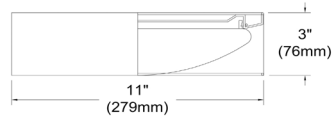

CFLD-1114-797 - CFLD 11" Flush Mount, Black Shade

LED Flush Mount, Satin Chrome Finish, Black Shade

LED

CFLD-1114

Height	3"
Width/Length	11"
Depth	11"
Weight	3 lbs

Body Material	Fabric
Finish/Color	Black
Type of Finish	Fabric

Light Qty	1
Light Base	LED
Light Max Watt	14
Light Inc	Yes
Light Lumens	1100
Light CRI	80+
Light CCT	3000K
Light Life	30000 Hours

Dimmable	Dimmable
LED Compatible	Integrated LED
Total Wattage	14W

Second Material	Acrylic
Second Finish/Color	White