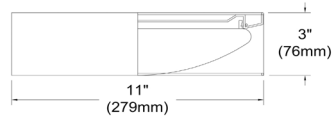

CFLD-1114-797 - CFLD 11" Flush Mount, Black Shade

LED Flush Mount, Satin Chrome Finish, Black Shade

LED

CFLD-1114

Height	3"
Width/Length	11"
Depth	11"
Weight	3 lbs

Body Material	Fabric
Finish/Color	Black
Type of Finish	Fabric