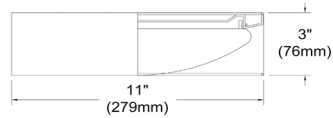

CFLD-1114-790 - CFLD 11" Flush Mount, WH shade

11" Light Flush Mount Fixture White Shade

LED

CFLD-1114

Height	3"
Width/Length	11"
Depth	11"
Weight	3 lbs

Body Material	Fabric
Finish/Color	White
Type of Finish	Fabric

Light Qty	1
Light Base	LED
Light Max Watt	14
Light Inc	Yes
Light Lumens	1100
Light CRI	80+
Light CCT	3000K
Light Life	30000 Hours

Dimmable	Dimmable
LED Compatible	Integrated LED
Total Wattage	14W

Second Material	Acrylic
Second Finish/Color	White