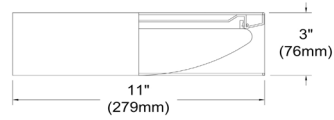

CFLD-1114-2423 - CFLD 11" Flush Mount, Grey Shade

LED Flush Mount, Satin Chrome Finish, Grey Shade

CFLD-1114

Height	3"
Width/Length	11"
Depth	11"
Weight	3 lbs

Body Material	Fabric
Finish/Color	Grey
Type of Finish	Fabric

Light Qty	1
Light Base	LED
Light Max Watt	14
Light Inc	Yes
Light Lumens	1100
Light CRI	80+
Light CCT	3000K
Light Life	30000 Hours

Dimmable	Dimmable
LED Compatible	Integrated LED
Total Wattage	14W

Second Material	Acrylic
Second Finish/Color	White