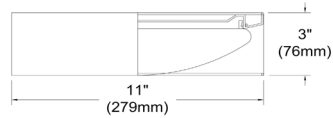

CFLD-1114-2400 - CFLD 11" Flush Mount, White Shade

LED Flush Mount, Satin Chrome Finish, White Shade

CFLD-1114

Height	3"
Width/Length	11"
Depth	11"
Weight	3 lbs

Body Material	Fabric
Finish/Color	White
Type of Finish	Fabric

Light Qty	1
Light Base	LED
Light Max Watt	14
Light Inc	Yes
Light Lumens	1100
Light CRI	80+
Light CCT	3000K
Light Life	30000 Hours

Dimmable	Dimmable
LED Compatible	Integrated LED
Total Wattage	14W

Second Material	Acrylic
Second Finish/Color	White