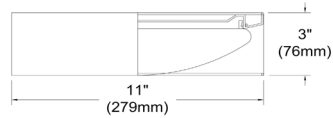

CFLD-1114-198F - CFLD 11" Flush Mount, Ivory Shade

LED Flush Mount, Satin Chrome Finish, Eggshell Shade

CFLD-1114

Height	3"
Width/Length	11"
Depth	11"
Weight	3 lbs

Body Material	Fabric
Finish/Color	Eggshell
Type of Finish	Fabric

Light Qty	1
Light Base	LED
Light Max Watt	14
Light Inc	Yes
Light Lumens	1100
Light CRI	80+
Light CCT	3000K
Light Life	30000 Hours

Dimmable	Dimmable
LED Compatible	Integrated LED
Total Wattage	14W

Second Material	Acrylic
Second Finish/Color	White