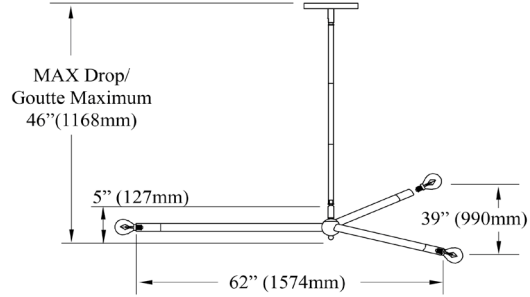

CEB-623P-MB - Cerberus 3LT Pendant, MB

3 Light Incandescent Pendant Matte Black

CEB-623P

Height	5"
Width/Length	62"
Depth	39"
Weight	15 lbs

Body Material	Metal
Finish/Color	Matte Black
Type of Finish	Painted

Light Qty	3
Light Base	E26
Light Max Watt	60
Light Inc	No

Dimmable	Dimmable
LED Compatible	LED Compatible
Total Wattage	180W

Rated For Voltage	Damp Location 120V
--------------------------	-----------------------

Approval	cUL or equivalent
Warranty	1 Year Limited
Install Position	Ceiling

Extension Length	39 (8+11+20)
-------------------------	--------------

Date:	Notes:
Fixture Type:	
Job Name:	

Lighting | LED | Shades | Custom Designs