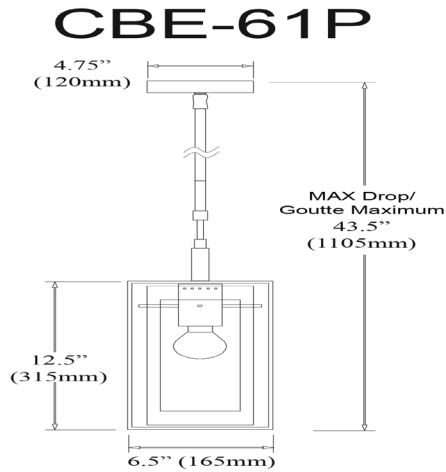

CBE-61P-PC - Cubo 1LT Pendant, Rectangular Metal Frame w/Frosted Gl

1 Light Pendant, Frosted Glass Inside, Rectangular Metal Frame

Height	12.5"
Width/Length	6.5"
Depth	6.5"
Weight	4 lbs

Body Material	Metal
Finish/Color	Polished Chrome
Type of Finish	Electroplated

Light Qty	1
Light Base	E26
Light Max Watt	100
Light Inc	No

Dimmable	Dimmable
LED Compatible	LED Compatible
Total Wattage	100W

Second Material	Glass
Second Finish/Color	Clear/Frosted

Rated For	Dry Location
Voltage	120V

Approval	cUL or equivalent
Warranty	1 Year Limited
Install Position	Ceiling

Extension Length	29
-------------------------	----

Date:	Notes:
Fixture Type:	
Job Name:	

Lighting | LED | Shades | Custom Designs