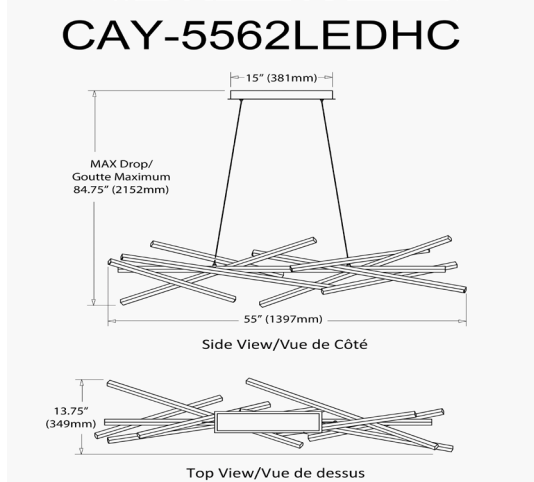

CAY-5562LEDHC-MB - Carly 80W Horizontal Chandelier, MB

80W LED Carly Chandelier Matte Black

Height	10.75"
Width/Length	55"
Depth	13.75"
Weight	8 lbs

Body Material	Metal
Finish/Color	Matte Black
Type of Finish	Painted

Light Qty	1
Light Base	LED
Light Max Watt	80
Light Inc	Yes
Light Lumens	6600(Initial) 5400(Delivered)
Light CRI	90+
Light CCT	3000K
Light Life	30000 Hours

Dimmable	Dimmable
LED Compatible	Integrated LED
Total Wattage	80W

Second Material	Acrylic
Second Finish/Color	White

Rated For	Damp Location
Voltage	120V

Approval	cUL or equivalent
Warranty	3 Years Limited

Install Position	Ceiling
-------------------------	---------

Extension Length	72
-------------------------	----