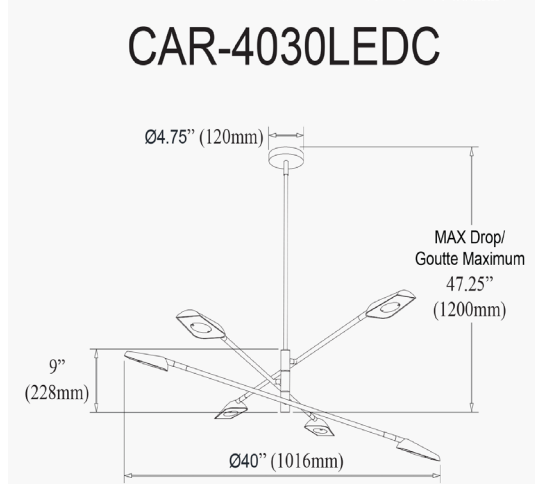

CAR-4030LEDC-MB - Cari 39W Chandelier, MB

6 Light 6.5W Chandelier, Matte Black

Height	9"
Width/Length	40"
Depth	40"
Weight	10 lbs

Body Material	Metal
Finish/Color	Matte Black
Type of Finish	Painted

Light Qty	6
Light Base	LED
Light Max Watt	6.5
Light Inc	Yes
Light Lumens	1650(Initial), 1100(Delivered)
Light CRI	90+
Light CCT	3000K
Light Life	30000 Hours

Dimmable	Dimmable
LED Compatible	Integrated LED
Total Wattage	39W

Second Material	Acrylic
Second Finish/Color	White

Rated For	Damp Location
Voltage	120V

Approval	cUL or equivalent
Warranty	3 Years Limited
Install Position	Ceiling

Extension Length	39 (8+11+20)
-------------------------	--------------

Date:	Notes:
Fixture Type:	
Job Name:	

Lighting | LED | Shades | Custom Designs

www.dainolite.com | 1-888-564-1262 | dainolite@dainolite.com