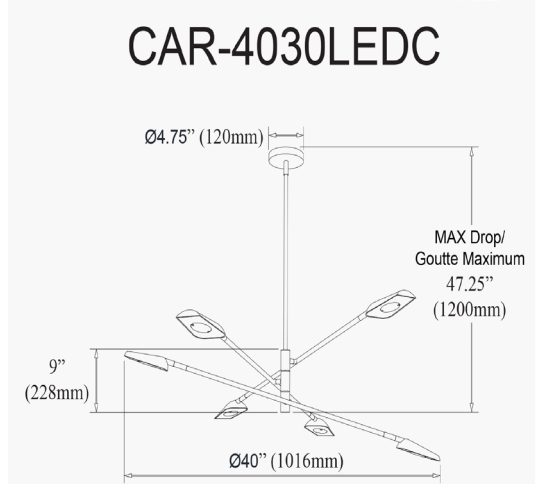

CAR-4030LEDC-AGB - Cari 39W Chandelier, AGB

6 Light 6.5W Chandelier, Aged Brass

Height	9"
Width/Length	40"
Depth	40"
Weight	10 lbs

Body Material	Metal
Finish/Color	Aged Brass
Type of Finish	Electroplated

Light Qty	6
Light Base	LED
Light Max Watt	6.5
Light Inc	Yes
Light Lumens	1650(Initial), 1100(Delivered)
Light CRI	90+
Light CCT	3000K
Light Life	30000 Hours

Dimmable	Dimmable
LED Compatible	Integrated LED
Total Wattage	39W

Second Material	Acrylic
Second Finish/Color	White

Rated For	Damp Location
Voltage	120V

Approval	cUL or equivalent
Warranty	3 Years Limited
Install Position	Ceiling

Extension Length	39 (8+11+20)
-------------------------	--------------