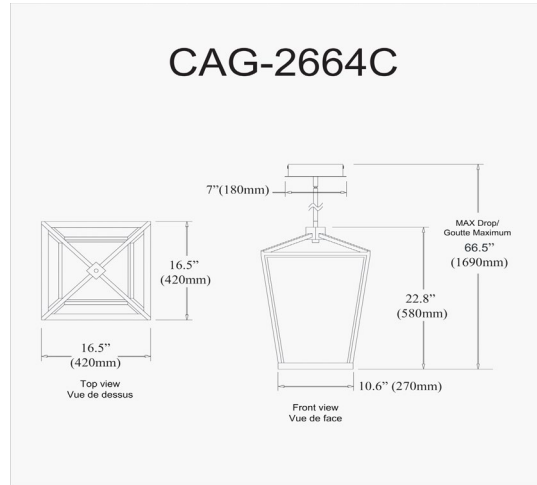

# CAG-2664C-MB - Cage 64W Chandelier, MB w/ WH Silicone Diffuser

64W Chandelier, Matte Black with White Diffuser

LED

<b>Height</b>	26"
<b>Width/Length</b>	17"
<b>Depth</b>	17"
<b>Weight</b>	8 lbs

<b>Body Material</b>	Metal
<b>Finish/Color</b>	Black
<b>Type of Finish</b>	Painted

<b>Light Qty</b>	12
<b>Light Base</b>	LED
<b>Light Max Watt</b>	5
<b>Light Inc</b>	Yes
<b>Light Lumens</b>	4480
<b>Light CRI</b>	80+
<b>Light CCT</b>	3000K
<b>Light Life</b>	30000 Hours

<b>Dimmable</b>	Dimmable
<b>LED Compatible</b>	Integrated LED
<b>Total Wattage</b>	64W

<b>Extension Length</b>	39 (8+11+20)
-------------------------	--------------

Date:	Notes:
Fixture Type:	
Job Name:	

Lighting | LED | Shades | Custom Designs

[www.dainolite.com](http://www.dainolite.com) | 1-888-564-1262 | [dainolite@dainolite.com](mailto:dainolite@dainolite.com)