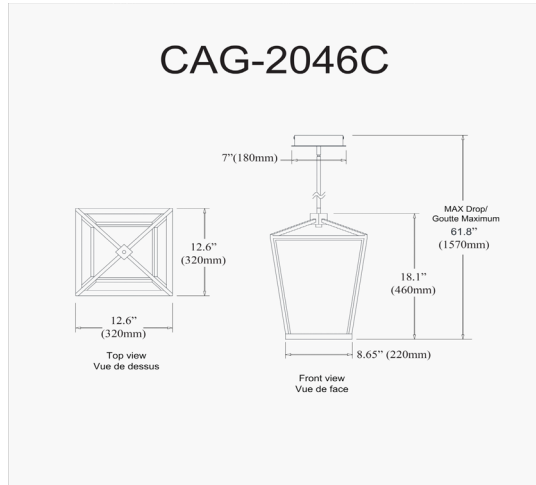

CAG-2046C-MB - Cage 46W Chandelier, MB w/ WH Silicone Diffuser

46W Chandelier, Matte Black with White Diffuser

LED

Height	20"
Width/Length	13"
Depth	13"
Weight	6 lbs

Body Material	Metal
Finish/Color	Black
Type of Finish	Painted

Light Qty	12
Light Base	LED
Light Max Watt	5
Light Inc	Yes
Light Lumens	3220
Light CRI	80+
Light CCT	3000K
Light Life	30000 Hours

Dimmable	Dimmable
LED Compatible	Integrated LED
Total Wattage	64W

Second Material	Silicone
Second Finish/Color	White

Rated For	Dry Location
Voltage	120V

Approval	cUL or equivalent
Warranty	3 Years Limited
Install Position	Ceiling

Extension Length	39 (8+11+20)
------------------	--------------

Date:	Notes:
Fixture Type:	
Job Name:	