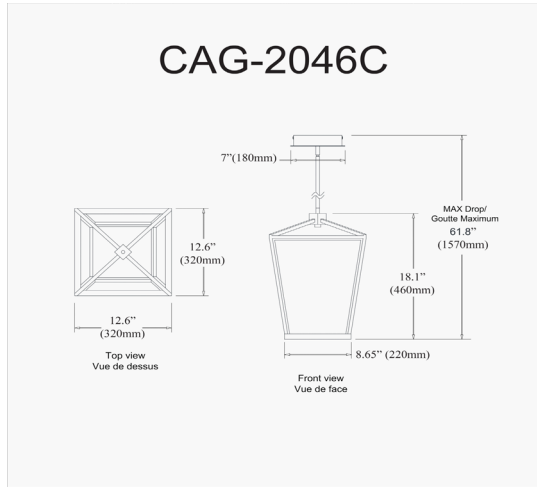

CAG-2046C-MB - Cage 46W Chandelier, MB w/ WH Silicone Diffuser

46W Chandelier, Matte Black with White Diffuser

LED

Height	20"
Width/Length	13"
Depth	13"
Weight	6 lbs

Body Material	Metal
Finish/Color	Black
Type of Finish	Painted

Light Qty	12
Light Base	LED
Light Max Watt	5
Light Inc	Yes
Light Lumens	3220
Light CRI	80+
Light CCT	3000K
Light Life	30000 Hours

Dimmable	Dimmable
LED Compatible	Integrated LED
Total Wattage	64W

Second Material	Silicone
Second Finish/Color	White

Rated For	Dry Location
Voltage	120V

Approval	cUL or equivalent
Warranty	3 Years Limited

Install Position	Ceiling
-------------------------	---------

Extension Length	39 (8+11+20)
-------------------------	--------------