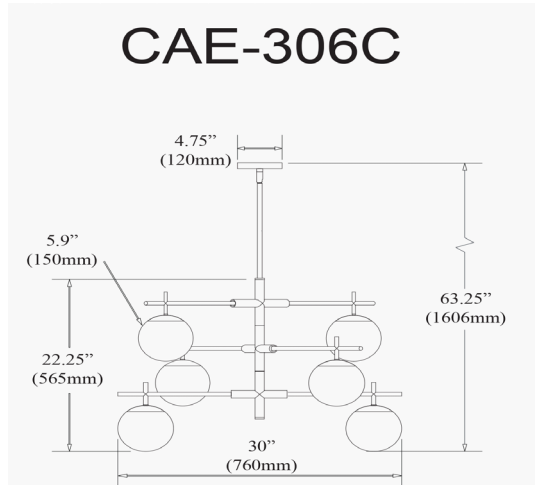

CAE-306C-AGB - Caelia 6LT Halogen Chandelier, AGB with WH Opal Glass

6 Light Halogen Chandelier, Aged Brass with White Opal Glass

Height	22.25"
Width/Length	30"
Depth	30"
Weight	9 lbs

Body Material	Metal
Finish/Color	Aged Brass
Type of Finish	Electroplated

Light Qty	6
Light Base	G9
Light Max Watt	40
Light Inc	No

Dimmable	Dimmable
LED Compatible	LED Compatible
Total Wattage	240W

Second Material	Glass
Second Finish/Color	White
Second Type of Finish	Opal

Rated For	Damp Location
Voltage	120V

Approval	cUL or equivalent
Warranty	1 Year Limited
Install Position	Ceiling

Extension Length 39 (8+11+20)

Date:	Notes:
Fixture Type:	
Job Name:	

Lighting | LED | Shades | Custom Designs

www.dainolite.com | 1-888-564-1262 | dainolite@dainolite.com