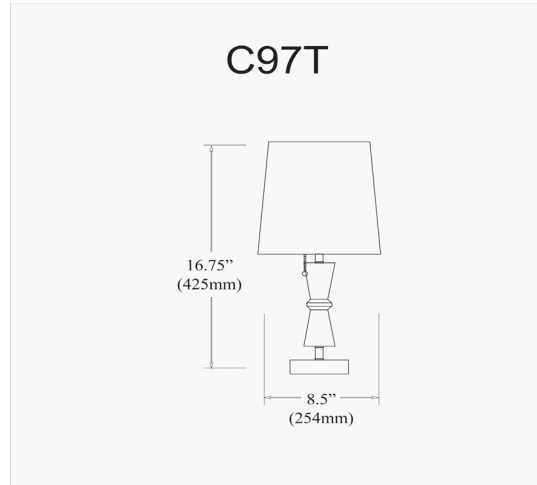

C97T-PC - 1LT Incandescent Crystal Lamp, Polished Chrome

1 Light Incandescent Crystal Table Lamp Polished Chrome Finish Rolled Edge Top and Bottom Virgin White Shade

Height	16.75"
Width/Length	8.5"
Depth	7"
Weight	5.5 lbs

Body Material	Glass
Finish/Color	Clear
Type of Finish	Glass

Light Qty	1
Light Base	E26
Light Max Watt	60
Light Inc	No

Dimmable	Dimmable
LED Compatible	LED Compatible
Total Wattage	60W

Second Material	Fabric
Second Finish/Color	White
Second Type of Finish	Fabric