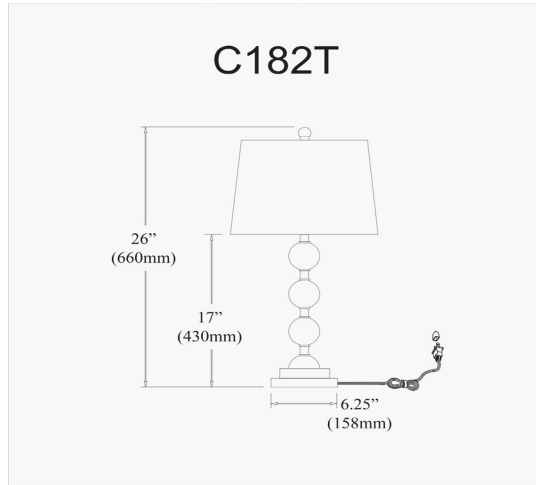

# C182T-PC - Rose 1LT Incandescent Crystal Lamp, PC w/ White Shade

1 Light Incandescent Crystal Table Lamp Polished Chrome Finish with White Shade

<b>Height</b>	26"
<b>Width/Length</b>	14"
<b>Depth</b>	14"
<b>Weight</b>	7.5 lbs

<b>Body Material</b>	Glass
<b>Finish/Color</b>	Clear
<b>Type of Finish</b>	Glass

<b>Light Qty</b>	1
<b>Light Base</b>	E26
<b>Light Max Watt</b>	100
<b>Light Inc</b>	No

<b>Dimmable</b>	Dimmable
<b>LED Compatible</b>	LED Compatible
<b>Total Wattage</b>	100W