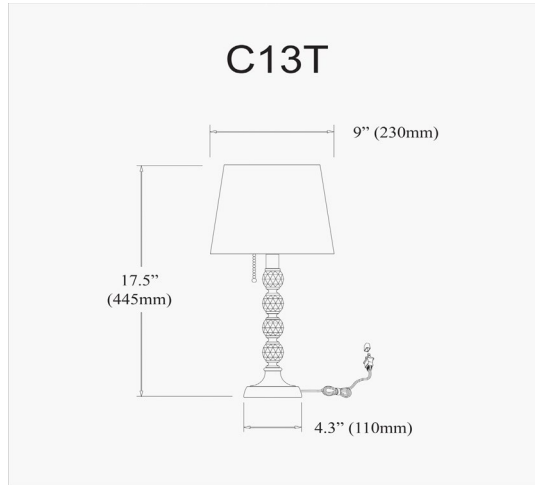

C13T-PC - Crystal 1LT Table Lamp Cut Crystal Ball w/Wht Shd

1 Light Crystal Table Lamp, Polished Chrome, White Shade

Height	17.5"
Width/Length	9"
Depth	9"
Weight	5 lbs

Body Material	Metal
Finish/Color	Polished Chrome
Type of Finish	Electroplated

Light Qty	1
Light Base	E26
Light Max Watt	100
Light Inc	No

Dimmable	Dimmable
LED Compatible	LED Compatible
Total Wattage	100W

Second Material	Crystal
Second Finish/Color	Clear

Rated For	Dry Location
Voltage	120V