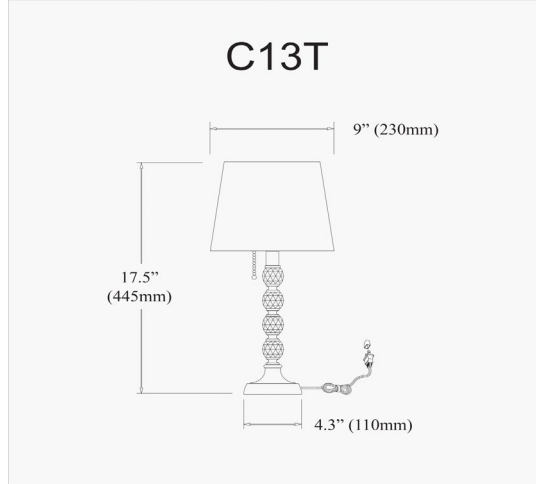

# C13T-PC - Crystal 1LT Table Lamp Cut Crystal Ball w/Wht Shd

1 Light Crystal Table Lamp, Polished Chrome, White Shade

<b>Height</b>	17.5"
<b>Width/Length</b>	9"
<b>Depth</b>	9"
<b>Weight</b>	5 lbs

<b>Body Material</b>	Metal
<b>Finish/Color</b>	Polished Chrome
<b>Type of Finish</b>	Electroplated

<b>Light Qty</b>	1
<b>Light Base</b>	E26
<b>Light Max Watt</b>	100
<b>Light Inc</b>	No

<b>Dimmable</b>	Dimmable
<b>LED Compatible</b>	LED Compatible
<b>Total Wattage</b>	100W

<b>Second Material</b>	Crystal
<b>Second Finish/Color</b>	Clear